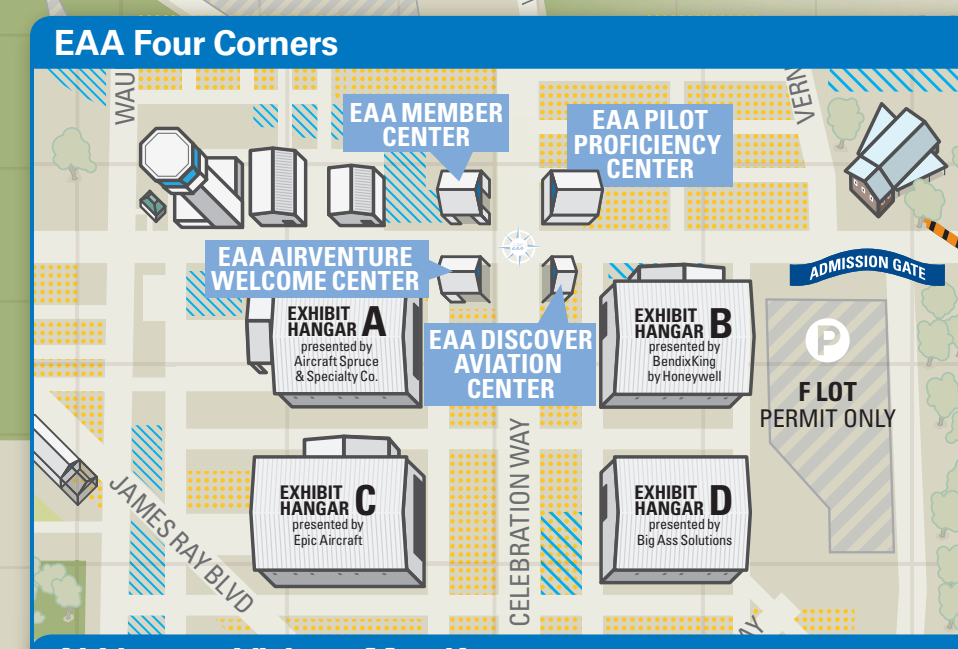

## CHOOSE Innovation, Not Imitation.

Visit Booth #277-282

[www.Lycoming.com](http://www.Lycoming.com)

**AirVenture Visitors Map Key**

\$	ATM	♿	Handicap Toilets
👶	Changing/Nursing Station	🧊	Ice Sales
🚲	Bike Parking	🧺	Laundry Facility
📧	Business Center	🔍	Lost and Found
🚰	Drinking Water	🏥	Medical Services
🏠	Exhibit Spaces	🛍	Merchandise
🚽	Flush Toilets	☎	Public Pay Phones
🍽	Food Locations	☂	Shade Locations
🛒	Grocery	🚿	Showers
P ♿	Handicap Parking	🚭	Smoking Area

**Event Information**

Location	Box	Grid
Assistance Center: Main Gate	O	G-12
Communications Center	H	L-13
Convention HQ/Exhibit Office	R	J-11
Lost and Found		L-10

**Food & Beverage**

Location	Box	Grid	Location	Box	Grid
Aces Bistro (The Roxy)		K-9	KidVenture (Freedom Foods)		D-7
Arch Concession (Kelley Country Creamery)		L-10	North 40 Café (Major Goolsby's)		G-4
Carts (Lemon Chill)		B-13	North 40 Grocery (Jets Grocery and Café)		G/H-4
Celebration Way (Thunder Bay)		I-13	Red Barn Camp Store (Jets Grocery and Café)		G-14
Classic Concession (A&W and Freedom Foods)		L-11	Seaplane Base (Thunder Bay)		L-21
EAA AirVenture Museum (Freedom Foods)		B-8	Tall Pines Café (Vintage Aircraft Association)		L-21
Exhibit Hangar A (Papa John's)		I-12	The Outer Marker (Red's Pizza and Catering)		H-11
Exhibit Hangar B (A&W)		J-13	Tower Concession (A&W)		J-11
Fightertown Café (Benvenuto's)		K-6	UltraLight Café (The Machine Shed)		L-18
Fly-In Theater (Papa John's)		E-13	Vintage Café (Major Goolsby's)		L-15
Fly Market (A&W)		H-14	Vintage Concession (Subway)		K-14
Forums (Subway)		J/K-9	Waypoint Café (Major Goolsby's)		K-11
Hangar Café (The Machine Shed)		L-15	West Camp Store (Jets Grocery and Café)		B-14
Homebuilt Café (Heart of America Restaurants)		L-9			
Homebuilt Concession (Cedar Creek Marketplace)		L-8			
International Marketplace (Saz's)		K-12			